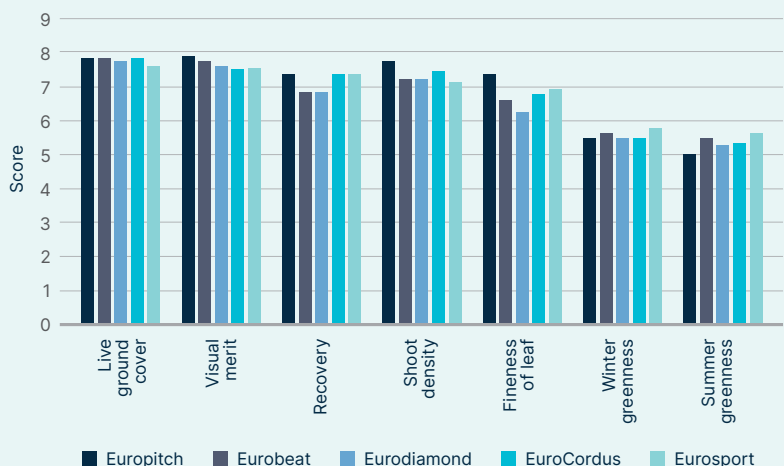

- **30%** Europitch Perennial ryegrass
- **30%** Eurobeat Perennial ryegrass
- **15%** Eurodiamond Perennial ryegrass
- **15%** EuroCordus Perennial ryegrass
- **10%** Eurosport Perennial ryegrass

Mixture score STRI Booklet - 2025 Winter Sports Use trial